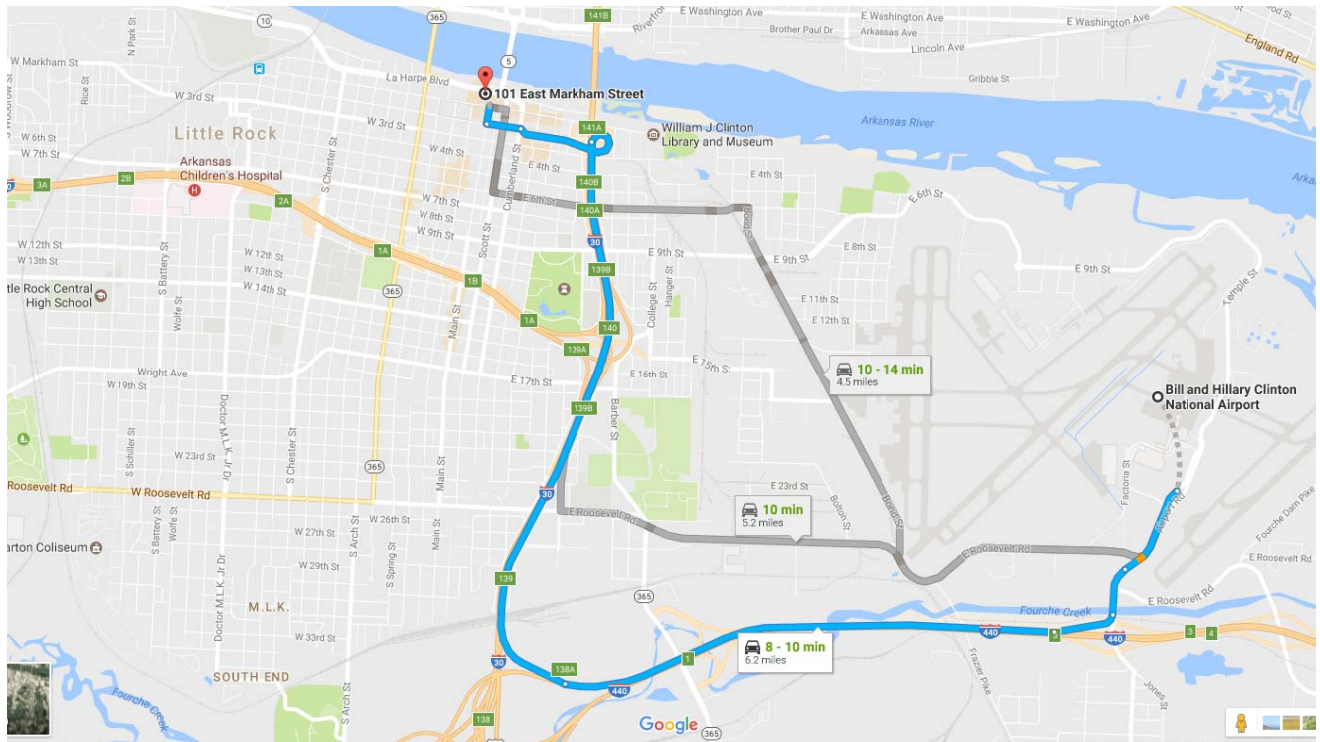

## 2017 Annual Meeting of Shareholders — Map and Directions

Little Rock Statehouse Convention Center

101 E. Markham Street, Little Rock, Arkansas 72201

The **Little Rock Statehouse Convention Center** is located in downtown Little Rock, Arkansas approximately 9 minutes from the Bill and Hillary Clinton National Airport.

### DRIVING DIRECTIONS:

#### From the Bill and Hillary Clinton National Airport

- Turn Right on Airport Road toward Airport Exit, I-440
- Turn Right onto I-440 West toward Downtown, Hot Springs
- Take exit 138A to merge onto I-30 East/US-65 North toward Downtown Little Rock
- Take exit 141A onto AR-10 toward Cantrell Road
- Keep left on Highway 10 toward Cantrell Road, Markham Street
- Continue on East 2<sup>nd</sup> Street, Drive to Main Street
- Turn right onto Main Street, the Convention center is on the right
- Public parking is available near the Convention Center.